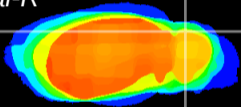

Coronal

Sagittal-R

Sagittal-L

ViBrism: CX20125
Horizontal

Cb lobe