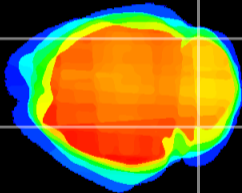

Coronal

Sagittal-R

Sagittal-L

ViBrism: CX20125
Horizontal

Cb lobe