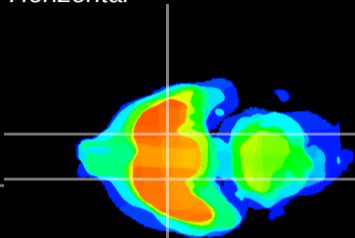

Coronal

Sagittal-R

Sagittal-L

ViBrism: CX20125  
Horizontal

S0