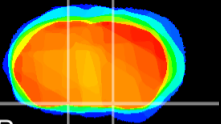

Coronal

Sagittal-R

Sagittal-L

ViBrism: CX20125  
Horizontal

S0