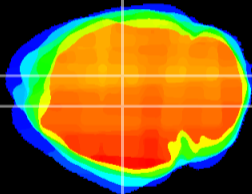

Coronal

Sagittal-R

Sagittal-L

ViBrism: CX20129
Horizontal

DG