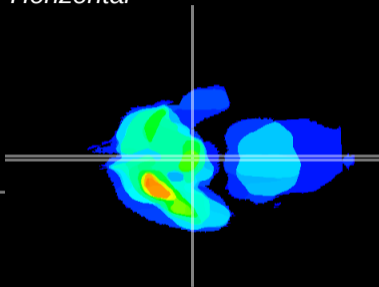

Coronal

Sagittal-R

Sagittal-L

ViBrism: CX20141
Horizontal

ME