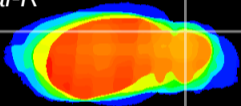

Coronal

Sagittal-R

Sagittal-L

ViBrism: CX20142
Horizontal

Cb lobe