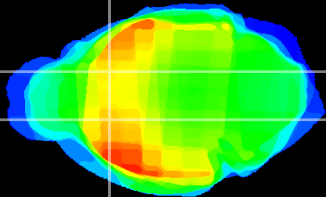

*Coronal*

*Sagittal-R*

*Sagittal-L*

ViBrism: CX20146  
*Horizontal*

CPU medial