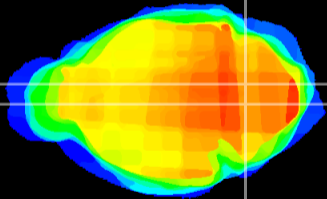

Coronal

Sagittal-R

Sagittal-L

ViBrism: CX20150
Horizontal

MVe