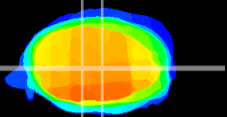

Coronal

Sagittal-R

Sagittal-L

ViBrism: CX20150
Horizontal

MVe