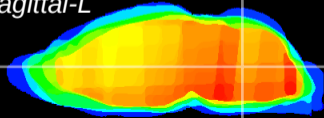

Coronal

Sagittal-R

Sagittal-L

ViBrism: CX20150
Horizontal

MVe