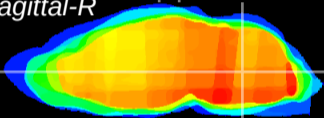

Coronal

Sagittal-R

Sagittal-L

ViBrism: CX20150
Horizontal

MVe