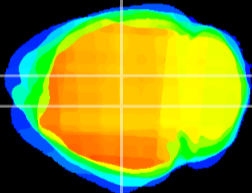

Coronal

Sagittal-R

Sagittal-L

ViBrism: CX20157
Horizontal

DG