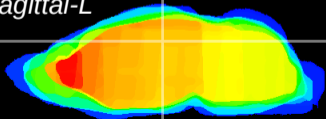

Coronal

Sagittal-R

Sagittal-L

ViBrism: CX20157
Horizontal

DG