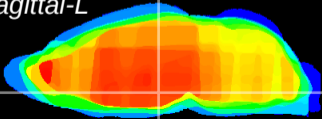

Coronal

Sagittal-R

Sagittal-L

ViBrism: CX20159
Horizontal

DM