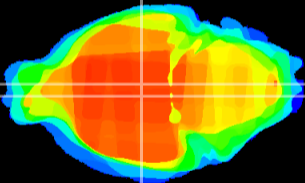

Coronal

Sagittal-R

Sagittal-L

ViBrism: CX20159
Horizontal

DM