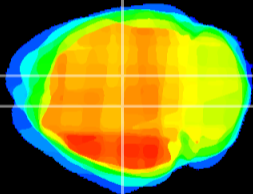

Coronal

Sagittal-R

Sagittal-L

ViBrism: CX20164
Horizontal

DG