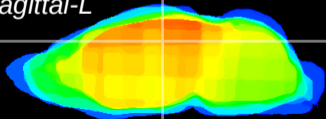

Coronal

Sagittal-R

Sagittal-L

ViBrism: CX20164
Horizontal

DG