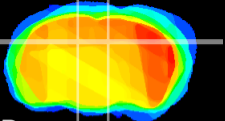

Coronal

Sagittal-R

Sagittal-L

ViBrism: CX20164
Horizontal

DG