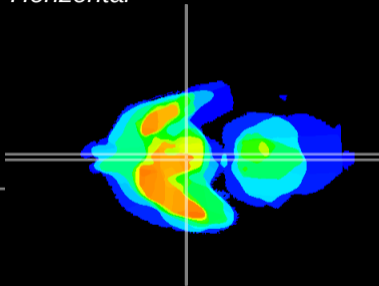

Coronal

Sagittal-R

Sagittal-L

ViBrism: CX20166
Horizontal

Arc