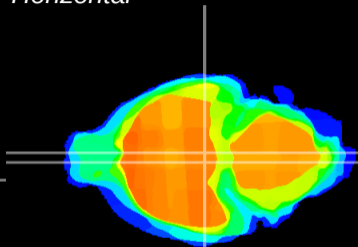

Coronal

Sagittal-R

Sagittal-L

ViBrism: CX20166
Horizontal

M