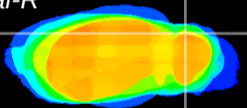

Coronal

Sagittal-R

Sagittal-L

ViBrism: CX20171
Horizontal

Cb lobe