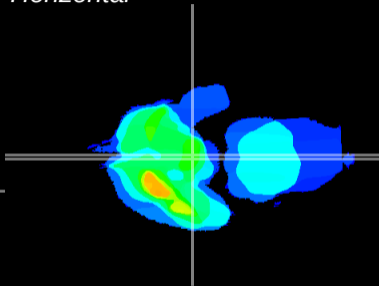

Coronal

Sagittal-R

Sagittal-L

ViBrism: CX20171
Horizontal

ME