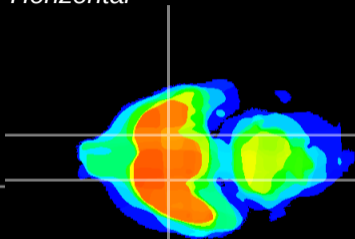

Coronal

Sagittal-R

Sagittal-L

ViBrism: CX20173
Horizontal

S0