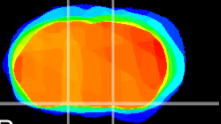

Coronal

Sagittal-R

Sagittal-L

ViBrism: CX20173
Horizontal

S0