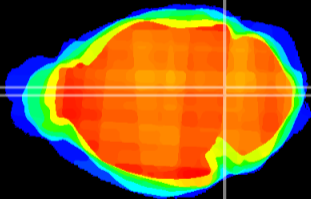

Coronal

Sagittal-R

Sagittal-L

ViBrism: CX20173
Horizontal

Tg