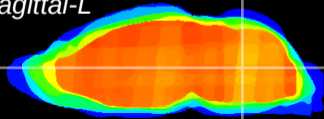

Coronal

Sagittal-R

Sagittal-L

ViBrism: CX20177
Horizontal

MVe