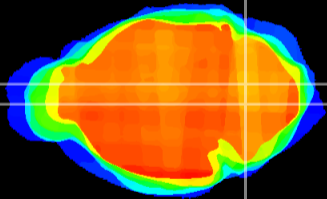

Coronal

Sagittal-R

Sagittal-L

ViBrism: CX20177
Horizontal

MVe