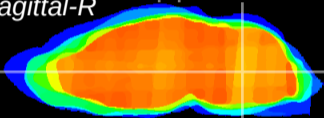

Coronal

Sagittal-R

Sagittal-L

ViBrism: CX20177
Horizontal

MVe