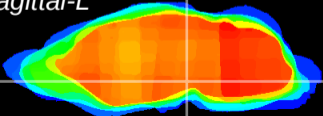

Coronal

Sagittal-R

Sagittal-L

ViBrism: CX20178
Horizontal

SN