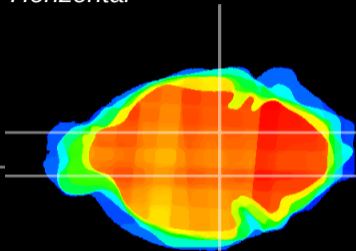

Coronal

Sagittal-R

Sagittal-L

ViBrism: CX20178
Horizontal

SN