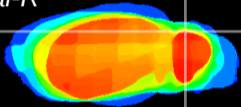

Coronal

Sagittal-R

Sagittal-L

ViBrism: CX20179
Horizontal

Cb lobe