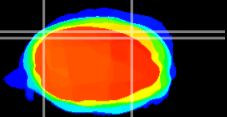

Coronal

Sagittal-R

Sagittal-L

ViBrism: CX20185
Horizontal

Cb lobe