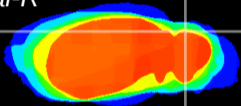

Coronal

Sagittal-R

Sagittal-L

ViBrism: CX20185
Horizontal

Cb lobe