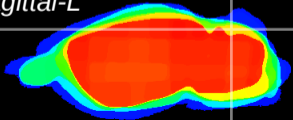

Coronal

Sagittal-R

Sagittal-L

ViBrism: CX20185
Horizontal

Cb lobe