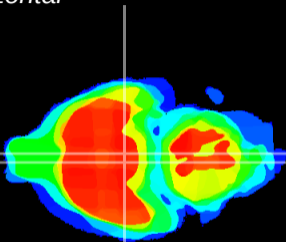

Coronal

Sagittal-R

Sagittal-L

ViBrism: CX20186
Horizontal

VMH