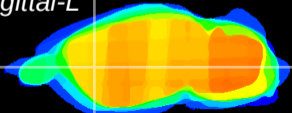

Coronal

Sagittal-R

Sagittal-L

ViBrism: CX20188
Horizontal

CPU lateral