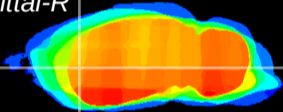

Coronal

Sagittal-R

Sagittal-L

ViBrism: CX20188
Horizontal

CPU lateral