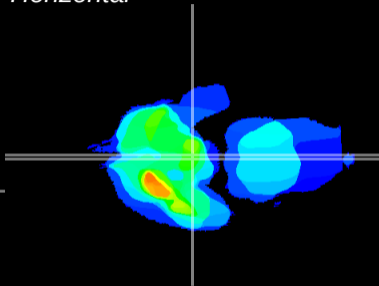

Coronal

Sagittal-R

Sagittal-L

ViBrism: CX20188
Horizontal

ME