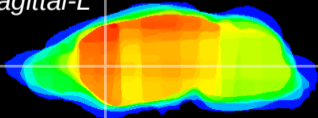

Coronal

Sagittal-R

Sagittal-L

ViBriSM: CX20191
Horizontal

CPU medial