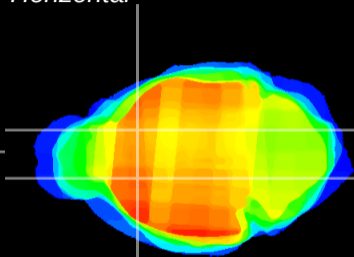

Coronal

Sagittal-R

Sagittal-L

ViBriSM: CX20191
Horizontal

CPU medial