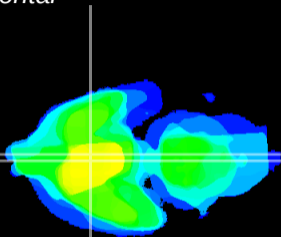

Coronal

Sagittal-R

Sagittal-L

ViBrism: CX20192  
Horizontal

SCN