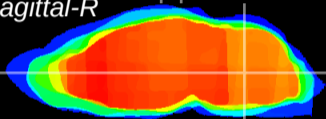

Coronal

Sagittal-R

Sagittal-L

ViBrism: CX20193
Horizontal

MVe