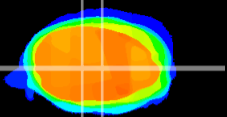

Coronal

Sagittal-R

Sagittal-L

ViBrism: CX20193
Horizontal

MVe