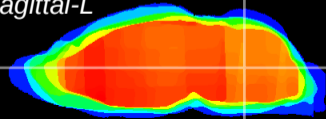

Coronal

Sagittal-R

Sagittal-L

ViBrism: CX20193
Horizontal

MVe