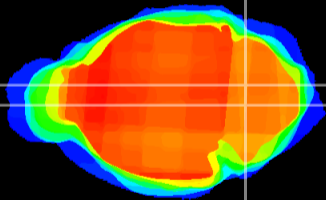

Coronal

Sagittal-R

Sagittal-L

ViBrism: CX20193
Horizontal

MVe