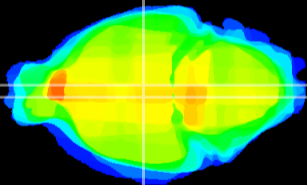

Coronal

Sagittal-R

Sagittal-L

ViBrism: CX20196
Horizontal

DM