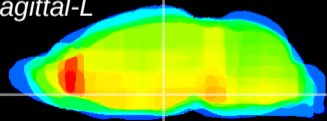

Coronal

Sagittal-R

Sagittal-L

ViBrism: CX20196
Horizontal

DM