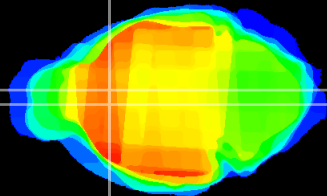

Coronal

Sagittal-R

Sagittal-L

ViBrism: CX20197
Horizontal

LS