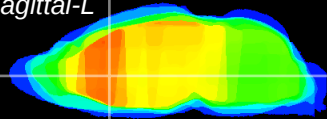

Coronal

Sagittal-R

Sagittal-L

ViBrism: CX20197
Horizontal

LS