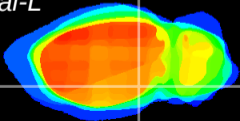

Coronal

Sagittal-R

Sagittal-L

ViBrism: CX20202
Horizontal

ventral S