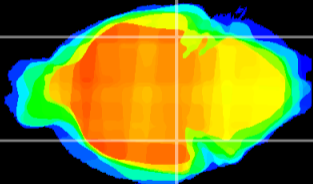

Coronal

Sagittal-R

Sagittal-L

ViBrism: CX20202
Horizontal

ventral S