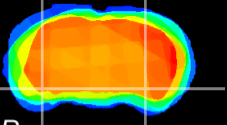

Coronal

Sagittal-R

Sagittal-L

ViBrism: CX20202
Horizontal

ventral S