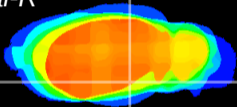

Coronal

Sagittal-R

Sagittal-L

ViBrism: CX20202
Horizontal

ventral S