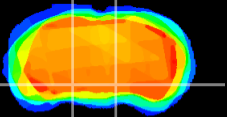

Coronal

Sagittal-R

Sagittal-L

ViBrism: CX20209
Horizontal

SN