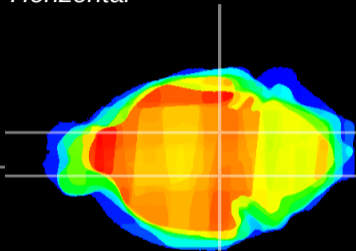

Coronal

Sagittal-R

Sagittal-L

ViBrism: CX20209
Horizontal

SN