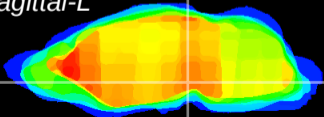

Coronal

Sagittal-R

Sagittal-L

ViBrism: CX20209
Horizontal

SN