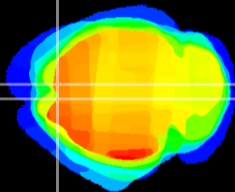

Coronal

Sagittal-R

Sagittal-L

ViBris: CX20210
Horizontal

Cx motor