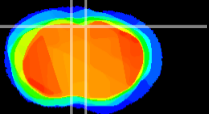

Coronal

Sagittal-R

Sagittal-L

ViBris: CX20210
Horizontal

Cx motor