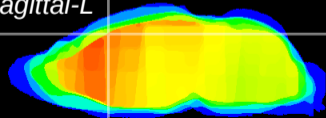

Coronal

Sagittal-R

Sagittal-L

ViBris: CX20210
Horizontal

Cx motor