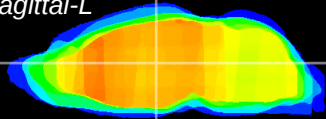

Coronal

Sagittal-R

Sagittal-L

ViBrism: CX20213
Horizontal

MD