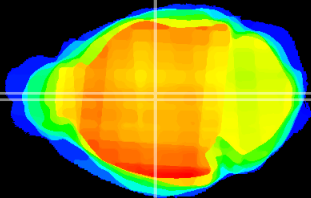

Coronal

Sagittal-R

Sagittal-L

ViBrism: CX20213
Horizontal

MD