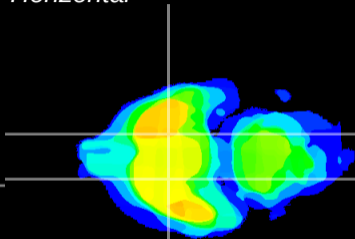

Coronal

Sagittal-R

Sagittal-L

ViBrism: CX20220
Horizontal

S0