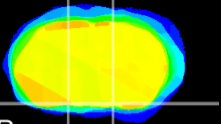

Coronal

Sagittal-R

Sagittal-L

ViBrism: CX20220
Horizontal

S0