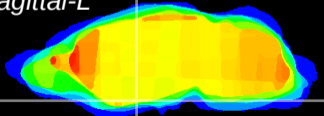

Coronal

Sagittal-R

Sagittal-L

ViBrism: CX20220
Horizontal

S0