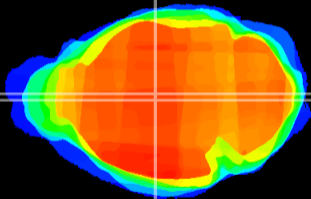

Coronal

Sagittal-R

Sagittal-L

ViBrism: CX20225
Horizontal

MD