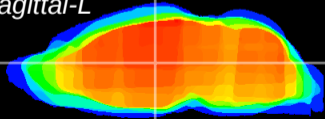

Coronal

Sagittal-R

Sagittal-L

ViBrism: CX20225
Horizontal

MD