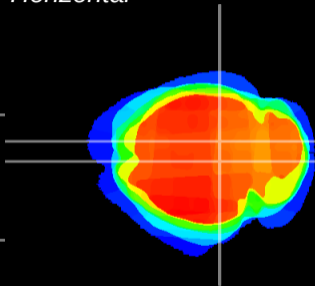

Coronal

Sagittal-R

Sagittal-L

ViBrism: CX20225
Horizontal

SC