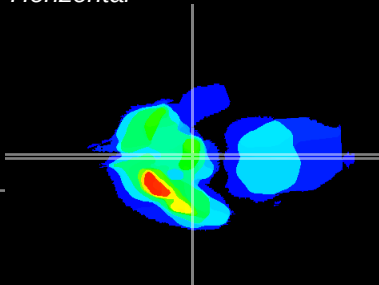

Coronal

Sagittal-R

Sagittal-L

ViBrism: CX20227
Horizontal

ME