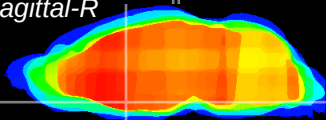

Coronal

Sagittal-R

Sagittal-L

ViBriSM: CX20228
Horizontal

MPA