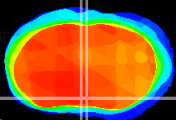

Coronal

Sagittal-R

Sagittal-L

ViBriSM: CX20228
Horizontal

MPA