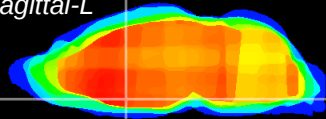

Coronal

Sagittal-R

Sagittal-L

ViBriSM: CX20228
Horizontal

MPA