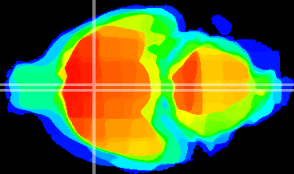

Coronal

Sagittal-R

Sagittal-L

ViBriSM: CX20228
Horizontal

MPA