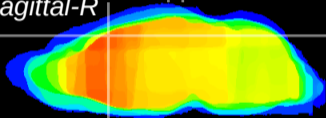

Coronal

Sagittal-R

Sagittal-L

ViBriSM: CX20230
Horizontal

Cx motor