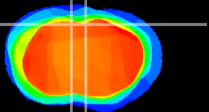

Coronal

Sagittal-R

Sagittal-L

ViBriSM: CX20230
Horizontal

Cx motor