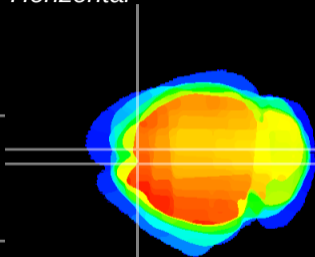

Coronal

Sagittal-R

Sagittal-L

ViBriSM: CX20230
Horizontal

Cx motor