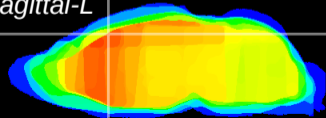

Coronal

Sagittal-R

Sagittal-L

ViBriSM: CX20230
Horizontal

Cx motor