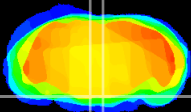

Coronal

Sagittal-R

Sagittal-L

ViBrism: CX20230
Horizontal

Pn