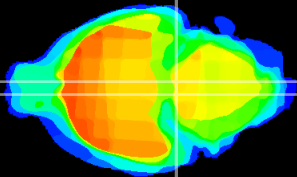

Coronal

Sagittal-R

Sagittal-L

ViBrism: CX20230
Horizontal

Pn