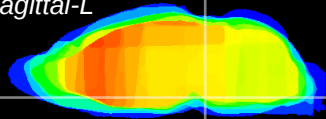

Coronal

Sagittal-R

Sagittal-L

ViBrism: CX20230
Horizontal

Pn