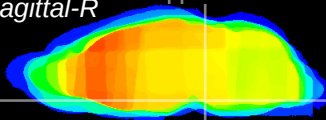

Coronal

Sagittal-R

Sagittal-L

ViBrism: CX20230
Horizontal

Pn