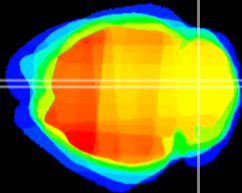

Coronal

Sagittal-R

Sagittal-L

ViBrism: CX20231
Horizontal

Cb vermis