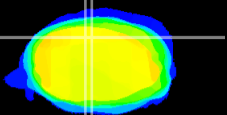

Coronal

Sagittal-R

Sagittal-L

ViBrism: CX20231
Horizontal

Cb vermis