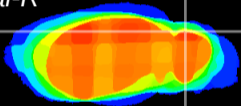

Coronal

Sagittal-R

Sagittal-L

ViBrism: CX20233
Horizontal

Cb lobe