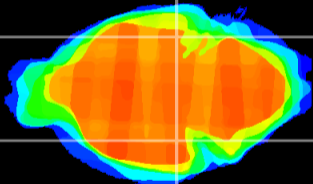

Coronal

Sagittal-R

Sagittal-L

ViBrism: CX20233
Horizontal

ventral S