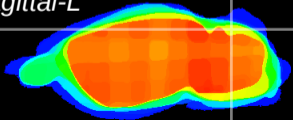

Coronal

Sagittal-R

Sagittal-L

ViBrism: CX20235
Horizontal

Cb lobe