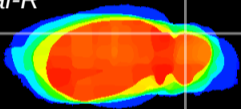

Coronal

Sagittal-R

Sagittal-L

ViBrism: CX20235
Horizontal

Cb lobe