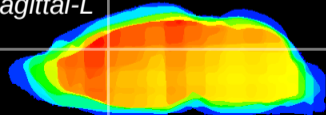

Coronal

Sagittal-R

Sagittal-L

ViBrism: CX20236  
Horizontal

Cx cingulate