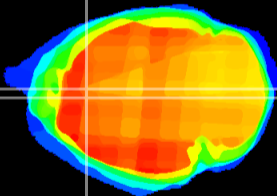

Coronal

Sagittal-R

Sagittal-L

ViBrism: CX20236  
Horizontal

Cx cingulate