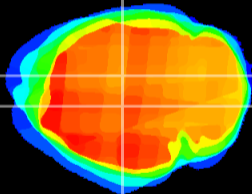

Coronal

Sagittal-R

Sagittal-L

ViBrism: CX20236
Horizontal

DG