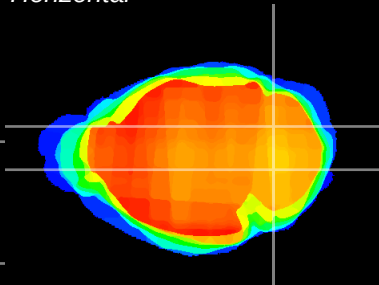

Coronal

Sagittal-R

Sagittal-L

ViBrism: CX20237
Horizontal

Cb nucleus