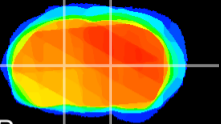

Coronal

Sagittal-R

Sagittal-L

ViBrism: CX20238
Horizontal

VA/VL