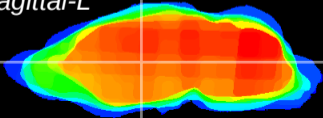

Coronal

Sagittal-R

Sagittal-L

ViBrism: CX20238
Horizontal

VA/VL