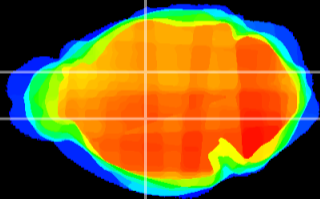

Coronal

Sagittal-R

Sagittal-L

ViBrism: CX20238
Horizontal

VA/VL