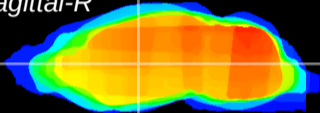

Coronal

Sagittal-R

Sagittal-L

ViBrism: CX20238
Horizontal

VA/VL