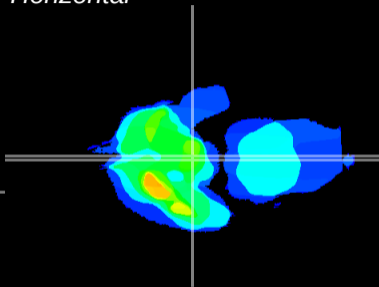

Coronal

Sagittal-R

Sagittal-L

ViBrism: CX20240
Horizontal

ME