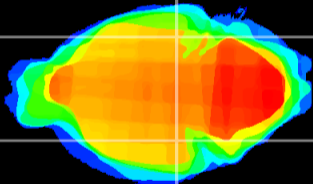

Coronal

Sagittal-R

Sagittal-L

ViBrism: CX20240
Horizontal

ventral S