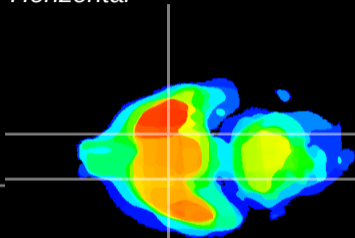

Coronal

Sagittal-R

Sagittal-L

ViBrisM: CX20246
Horizontal

S0